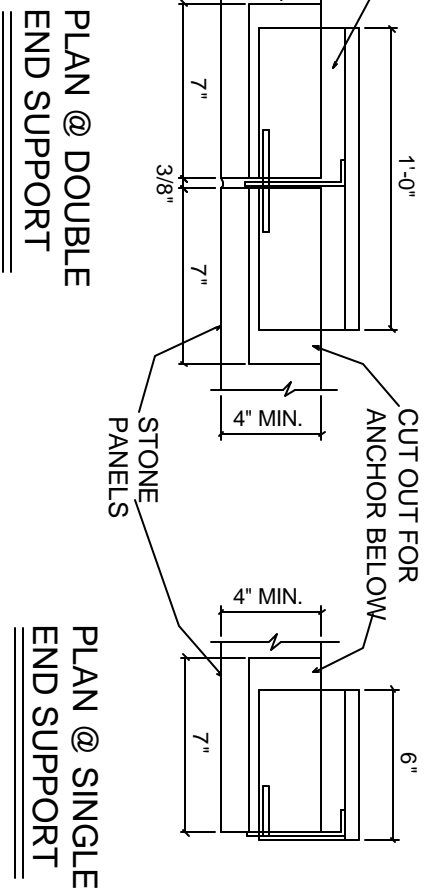

SECTION @ CUT STONE WINDOW HEAD

CLIP ANGLE DETAIL 2

Bayer Stone, Inc.
 120 North 6th Street
 St. Marys, KS 66536
 1-800-255-9399
 Fax: 785/437-3780
www.bayerstone.com