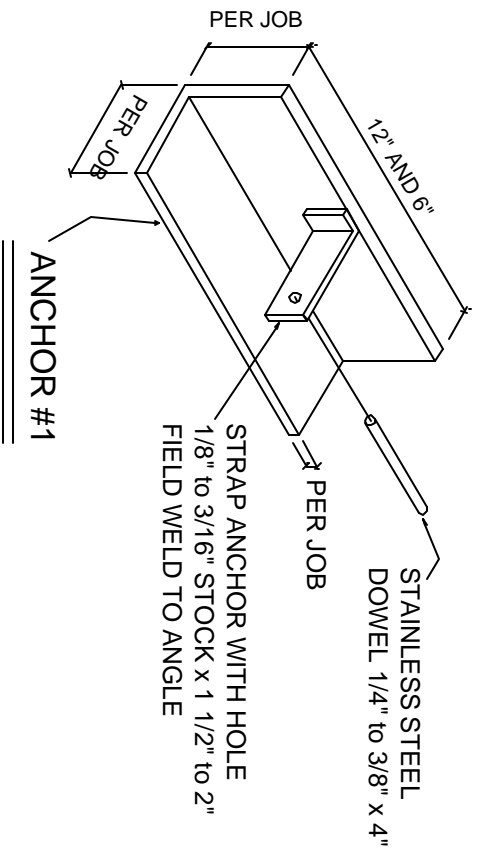

SECTION @ CUT STONE WINDOW HEAD

CLIP ANGLE DETAIL 2

Bayer Stone, Inc.
 120 North 6th Street
 St. Marys, KS 66536
 1-800-255-9399
 Fax: 785/437-3780
www.bayerstone.com